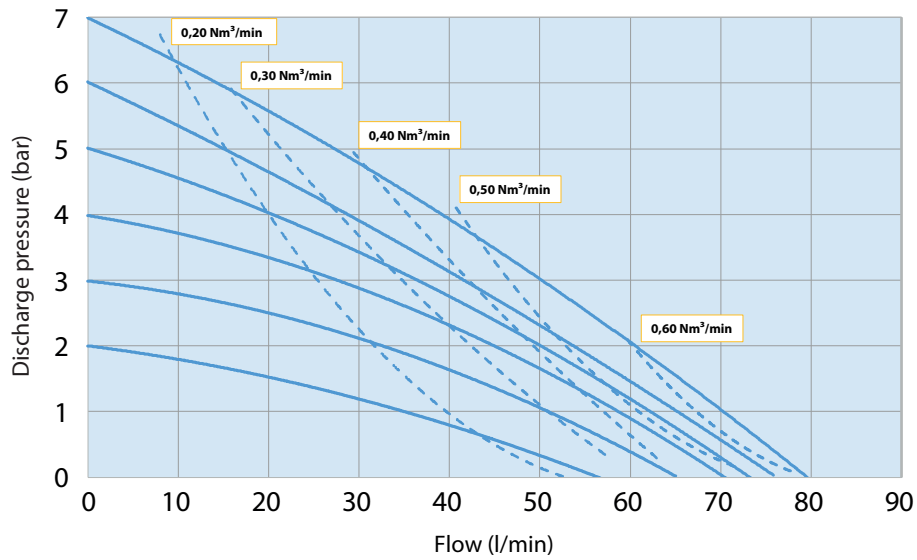

Performance charts

HC-PURE15 FD