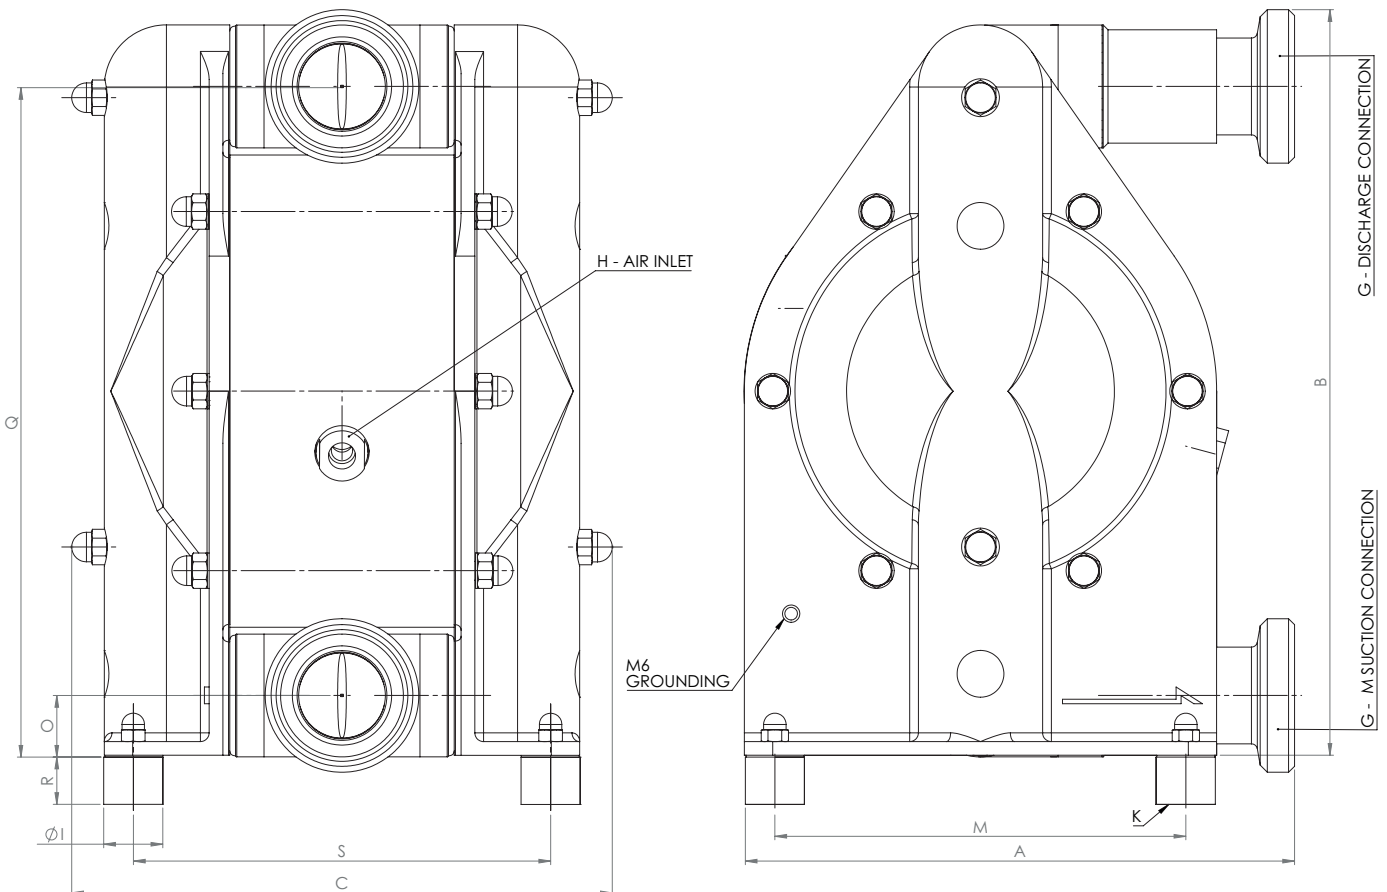

Dimensions

HC-PURE25 FD

TYPE	A	B	C	G	H	I	K	M	O	Q	R	S
HCP25 DIN	233	316	229	DN40	R¼	25	M6	175	26	284	20	178
HCP25 TC	222	309	229	25-40	R¼	25	M6	175	26	284	20	178

Dimensions in mm