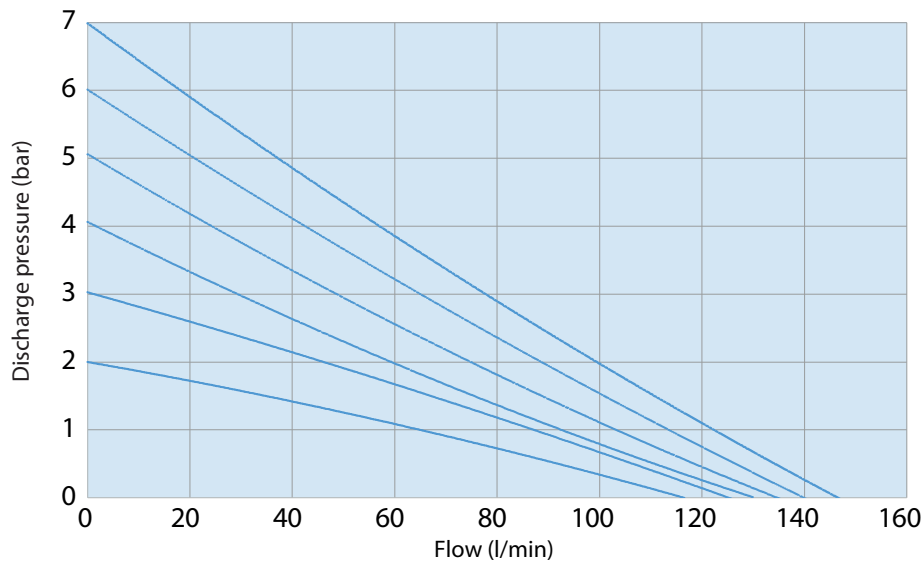

Dimensions in mm

VERDERAIR HC-PURE FD SERIES

VA-HCP25

Performance charts

HC-PURE25 FD

23-VA-DA_HC-PURE FD25-eu

Find your local supplier at www.verderliquids.com

For construction, installation and floor mounting drawings please contact your local authorised Verderair® distributor.