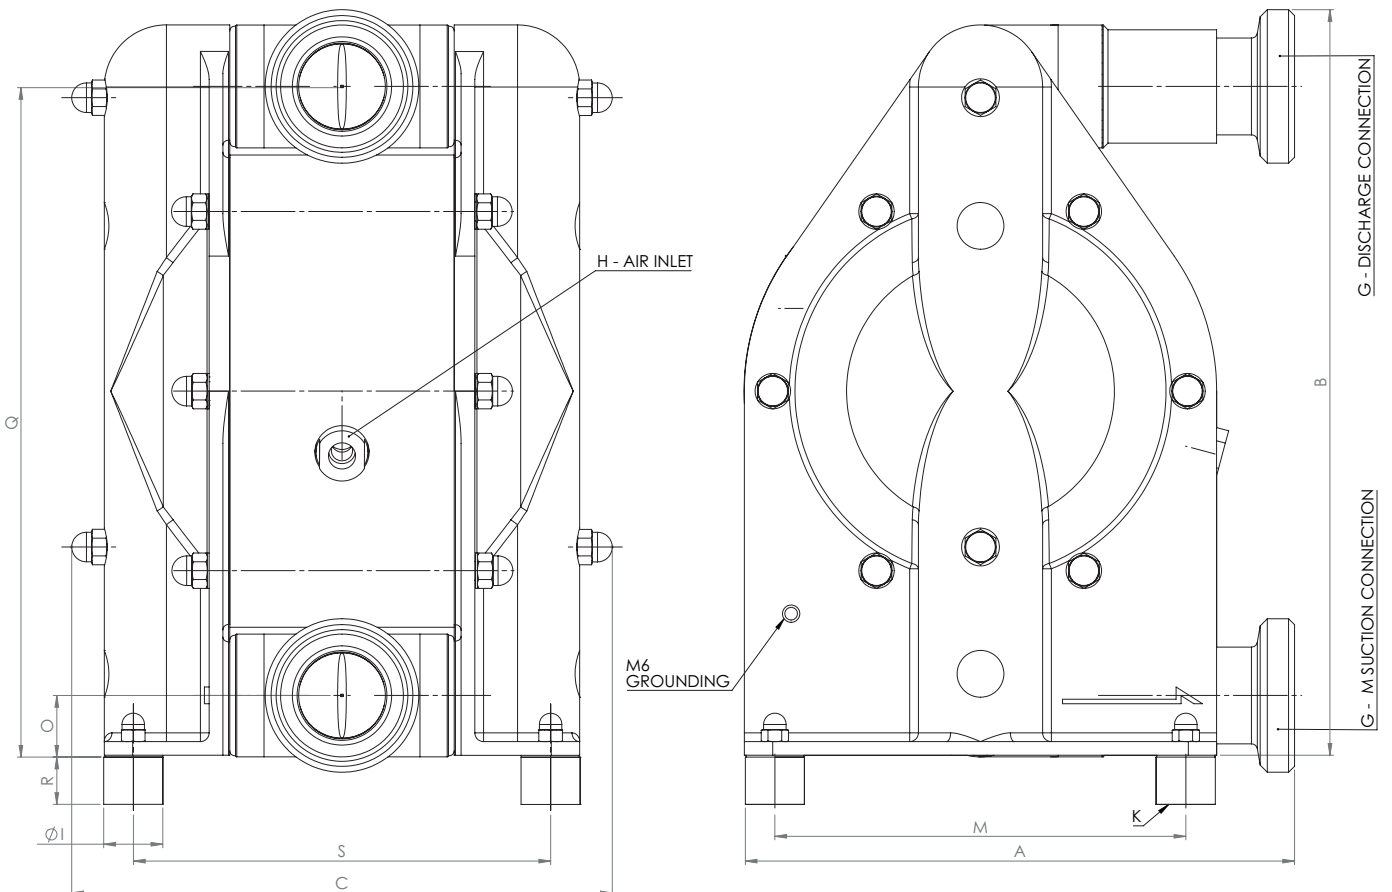

Dimensions

HC-PURE40 FD

TYPE	A	B	C	G	H	I	K	M	O	Q	R	S
HCP40 DIN	305	426	319	DN50	R1/2	40	M8	230	39	387	30	236
HCP40 TC	292	419	319	2"	R1/2	40	M8	230	39	387	30	236

Dimensions in mm