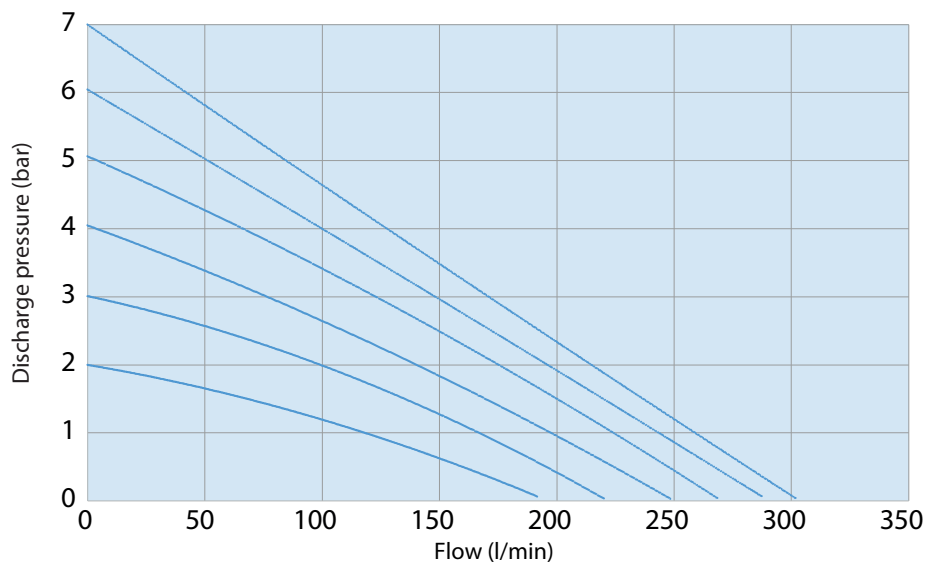

Dimensions in mm

VERDERAIR HC-PURE FD SERIES

VA-HCP40

Performance charts

HC-PURE40 FD

23-VA-DA_HC-PURE FD40-eu

Find your local supplier at www.verderliquids.com

For construction, installation and floor mounting drawings
please contact your local authorised Verderair® distributor.