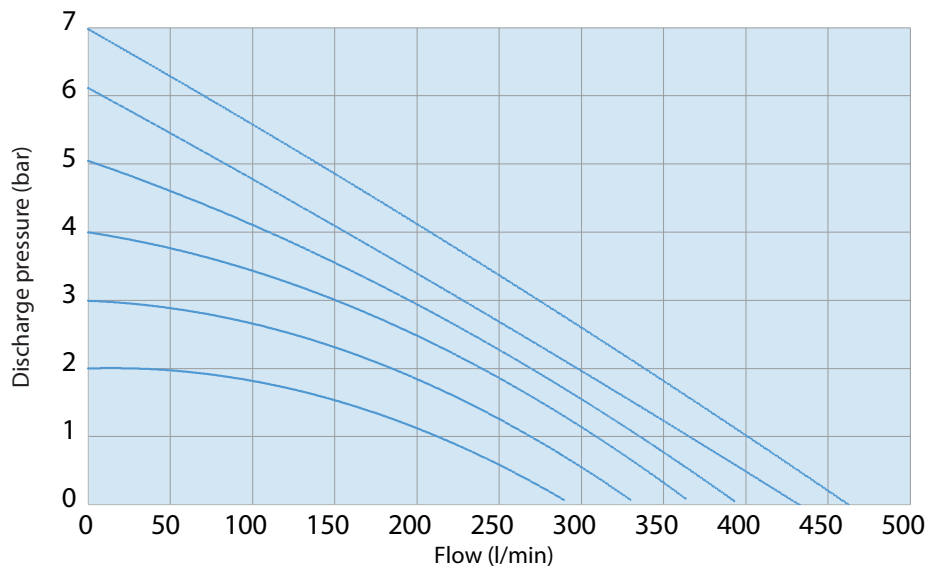

NOTE not all combinations are available
 Ex II 2G/2GD Ex h IIC/IIIC T70°C Gb/Gb Db

EXAMPLE PUMP TYPE
VA-HCP50 SG ST TF TO D6 FD

VERDERAIR HC-PURE FD SERIES

VA-HCP50

Dimensions

HC-PURE50 FD

TYPE	A	B	C	G	H	I	K	M	O	Q	R	S
HCP50 DIN	390	537	369	DN65	R1/2	40	M8	309	46	490	30	305
HCP50 TC	381	535	369	2 1/2"	R1/2	40	M8	309	46	490	30	305

Dimensions in mm

VERDERAIR HC-PURE FD SERIES

VA-HCP50

Performance charts

HC-PURE50 FD

23-VA-DA_HC-PURE FD50-eu

Find your local supplier at www.verderliquids.com

For construction, installation and floor mounting drawings
please contact your local authorised Verderair® distributor.