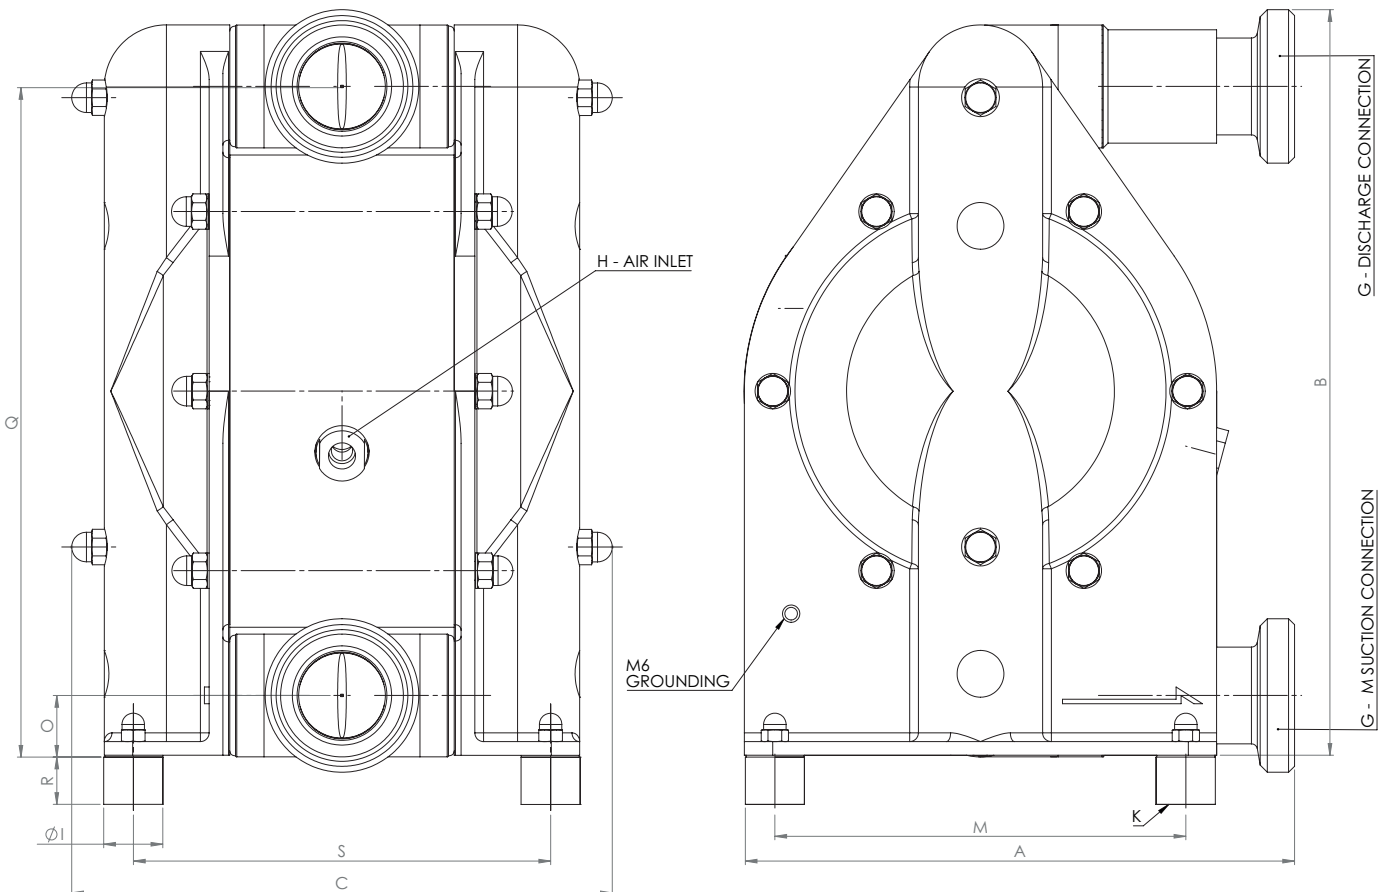

Dimensions

HC-PURE50 FD

TYPE	A	B	C	G	H	I	K	M	O	Q	R	S
HCP50 DIN	390	537	369	DN65	R1/2	40	M8	309	46	490	30	305
HCP50 TC	381	535	369	2 1/2"	R1/2	40	M8	309	46	490	30	305

Dimensions in mm